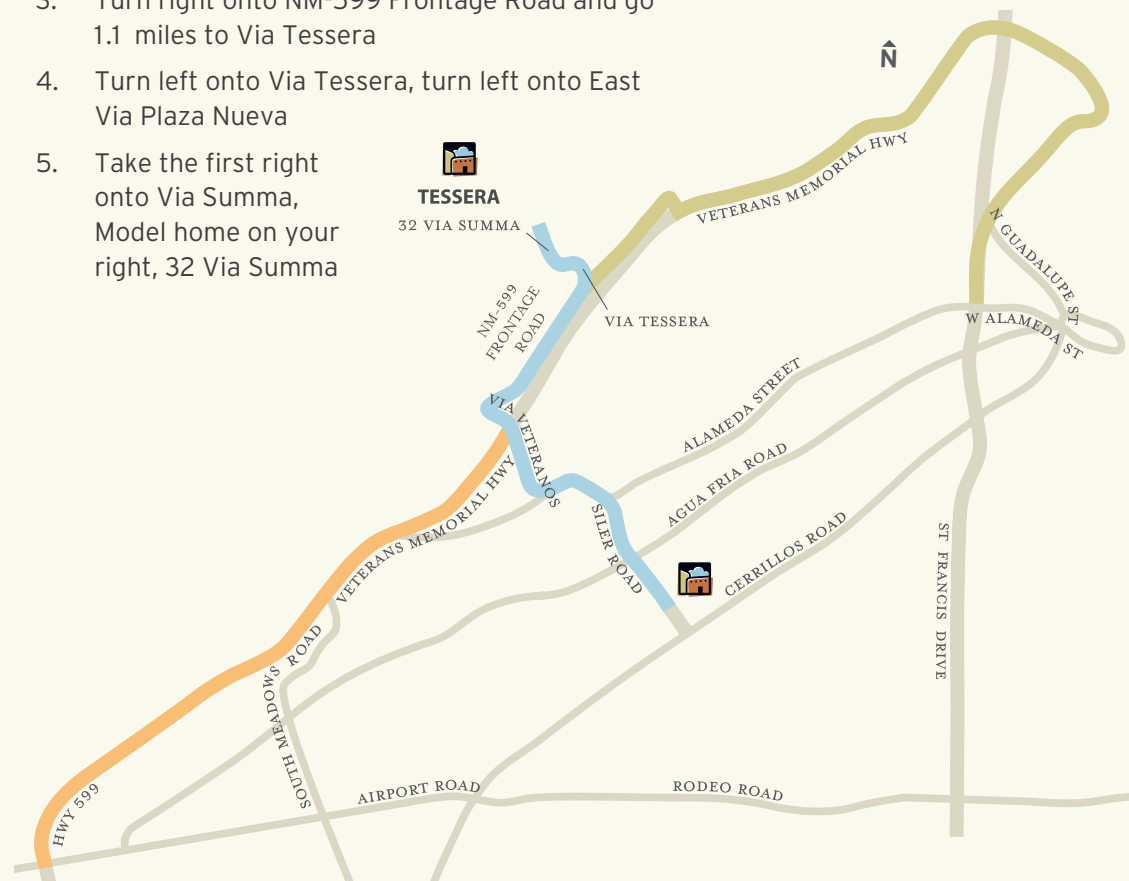

TESSERA

DIRECTIONS

From Homewise Main Office

1. Turn right onto Siler Road to West Alameda Street
2. Turn left onto West Alameda at the traffic circle, and go 1.4 miles to Via Veteranos
3. Turn right onto Via Veteranos to NM-599 Frontage Road
4. Turn right at NM-599 Frontage Road and go 1.1 miles to Via Tessera
5. Turn left onto Via Tessera, turn left onto East Via Plaza Nueva
6. Take the first right onto Via Summa, Model home on your right, 32 Via Summa

From Downtown Santa Fe

1. Take St. Francis St. heading north
2. Slight right to merge onto NM-599 S/Veterans Memorial Hwy toward Santa Fe/Relief Route
3. Take the Camino La Tierra exit
4. Turn right onto Camino La Tierra
5. Take the 1st left onto NM-599 Frontage Road
6. Turn right onto Via Tessera
7. Take the 1st left onto East Via Plaza Nueva
8. Take the first right onto Via Summa, Model home on your right, 32 Via Summa

From Airport Road

1. From Airport Road heading west, turn right onto NM-599 (Santa Fe Bypass/Veterans Memorial Hwy) and go 4.6 miles to County Road 70
2. Turn left onto County Road 70 to NM-599 Frontage Road
3. Turn right onto NM-599 Frontage Road and go 1.1 miles to Via Tessera
4. Turn left onto Via Tessera, turn left onto East Via Plaza Nueva
5. Take the first right onto Via Summa, Model home on your right, 32 Via Summa